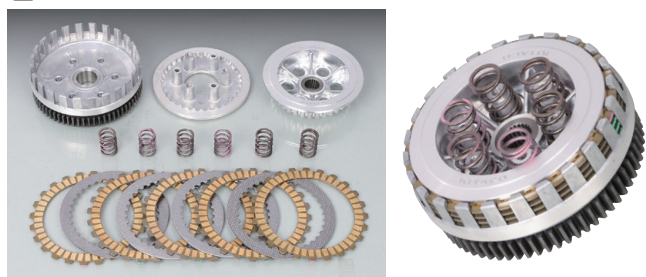

**TRANSMISSION RELATED PARTS**

**CLUTCH DISCS INCREASED TO 5 ! REINFORCED CLUTCH TO REDUCE SLIPPAGE !**

**CLUTCH OUTER**

PRIMARY REDUCTION RATIO : 3.350 (20 / 67T)  
 CT125 · HUNTER CUB (JA55)

**CLUTCH DISC**

EVEN WHEN INCREASING FROM 4 TO 5 FOR HIGH OUTPUT, STABLE POWER TRANSMISSION IS POSSIBLE.

**5 CLUTCH DISC KIT (20/67T)**

For smoother clutch work by adding clutch disc. Reduces clutch slippage and increases durability. Comes with outer basket and springs.

APPLICATION		
CT125 · HUNTER CUB (JA55)		

NOTES		
● STOCK 4 DISC → 5 DISC		
● PRIMARY REDUCTION RATIO : 3.350 (20/67T) (SAME AS STOCK)		

※ Right crankcase cover gasket & oil filter gasket (sold separately) required.

CODE	PRICE	JAN CODE
307-1470500	¥ 30,000	4 990852 127733

**OPTIONAL MAINTENANCE PARTS**

 <p><b>GEAR HOLDER</b>          ● GEAR MODULE : M1.75          CODE : 674-0510900          PRICE : ¥ 2,200</p>	 <p><b>CLUTCH CENTER LOCK NUT WRENCH</b>          CODE : 674-1432900          PRICE : ¥ 2,700</p>
---	--