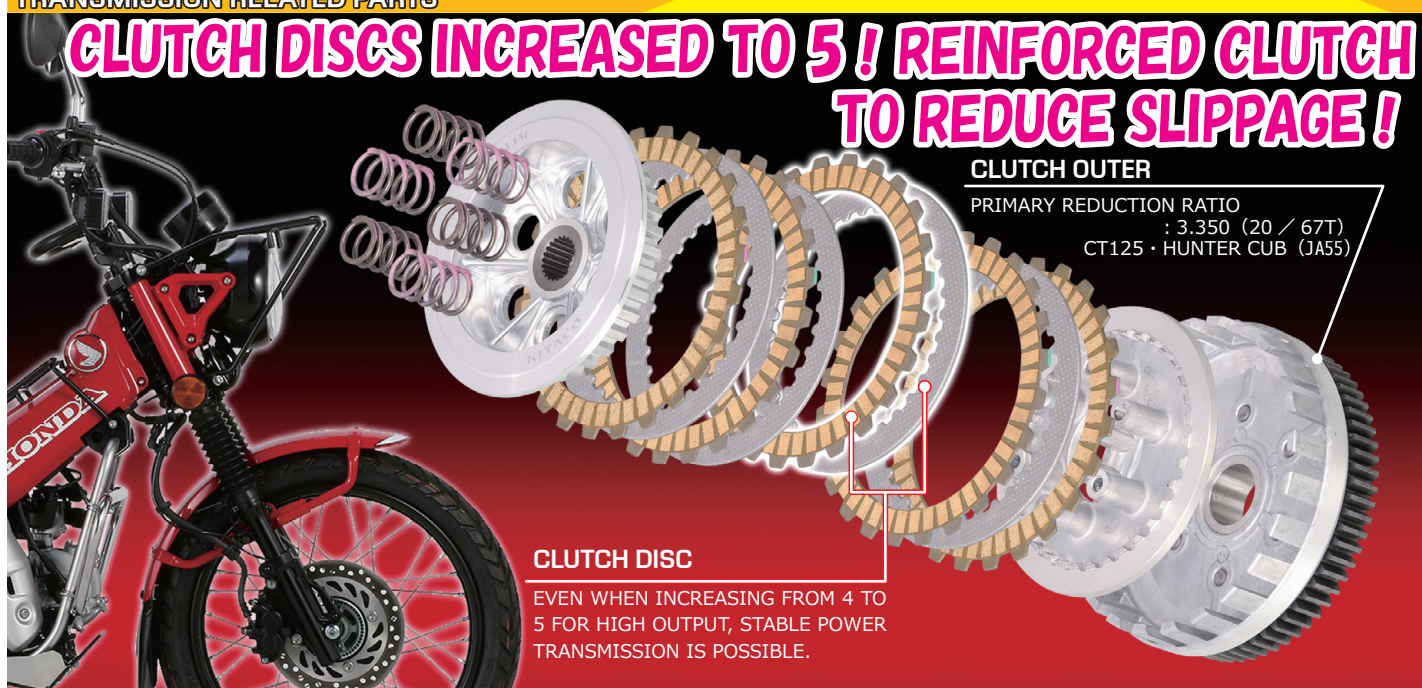

**TRANSMISSION RELATED PARTS**

**CLUTCH DISCS INCREASED TO 5 ! REINFORCED CLUTCH TO REDUCE SLIPPAGE !**

**CLUTCH OUTER**

PRIMARY REDUCTION RATIO : 3.350 (20 / 67T)  
 CT125 · HUNTER CUB (JA55)

**CLUTCH DISC**

EVEN WHEN INCREASING FROM 4 TO 5 FOR HIGH OUTPUT, STABLE POWER TRANSMISSION IS POSSIBLE.

**5 CLUTCH DISC KIT (20/67T)**

For smoother clutch work by adding clutch disc. Reduces clutch slippage and increases durability. Comes with outer basket and springs.

APPLICATION		
CT125 · HUNTER CUB (JA55)		

NOTES		
● STOCK 4 DISC → 5 DISC		
● PRIMARY REDUCTION RATIO : 3.350 (20/67T) (SAME AS STOCK)		

※ Right crankcase cover gasket & oil filter gasket (sold separately) required.